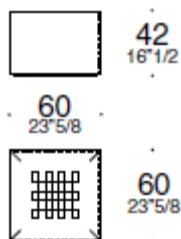

LAGUNA INTRECCIO Design: Matteo Stella

Article: POUF

TECHNICAL CHARACTERISTICS

Pouf made in vegetable tanned saddle leather. Resilient polyurethane foam covered wood interior. Natural oak base

DIMENSIONS

FINISHES