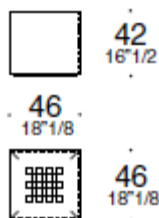

LAGUNA INTRECCIO Design: Matteo Stella

Article: POUF

TECHNICAL CHARACTERISTICS

Pouf made in vegetable tanned saddle leather. Resilient polyurethane foam covered wood interior. Natural oak base

DIMENSIONS

FINISHES